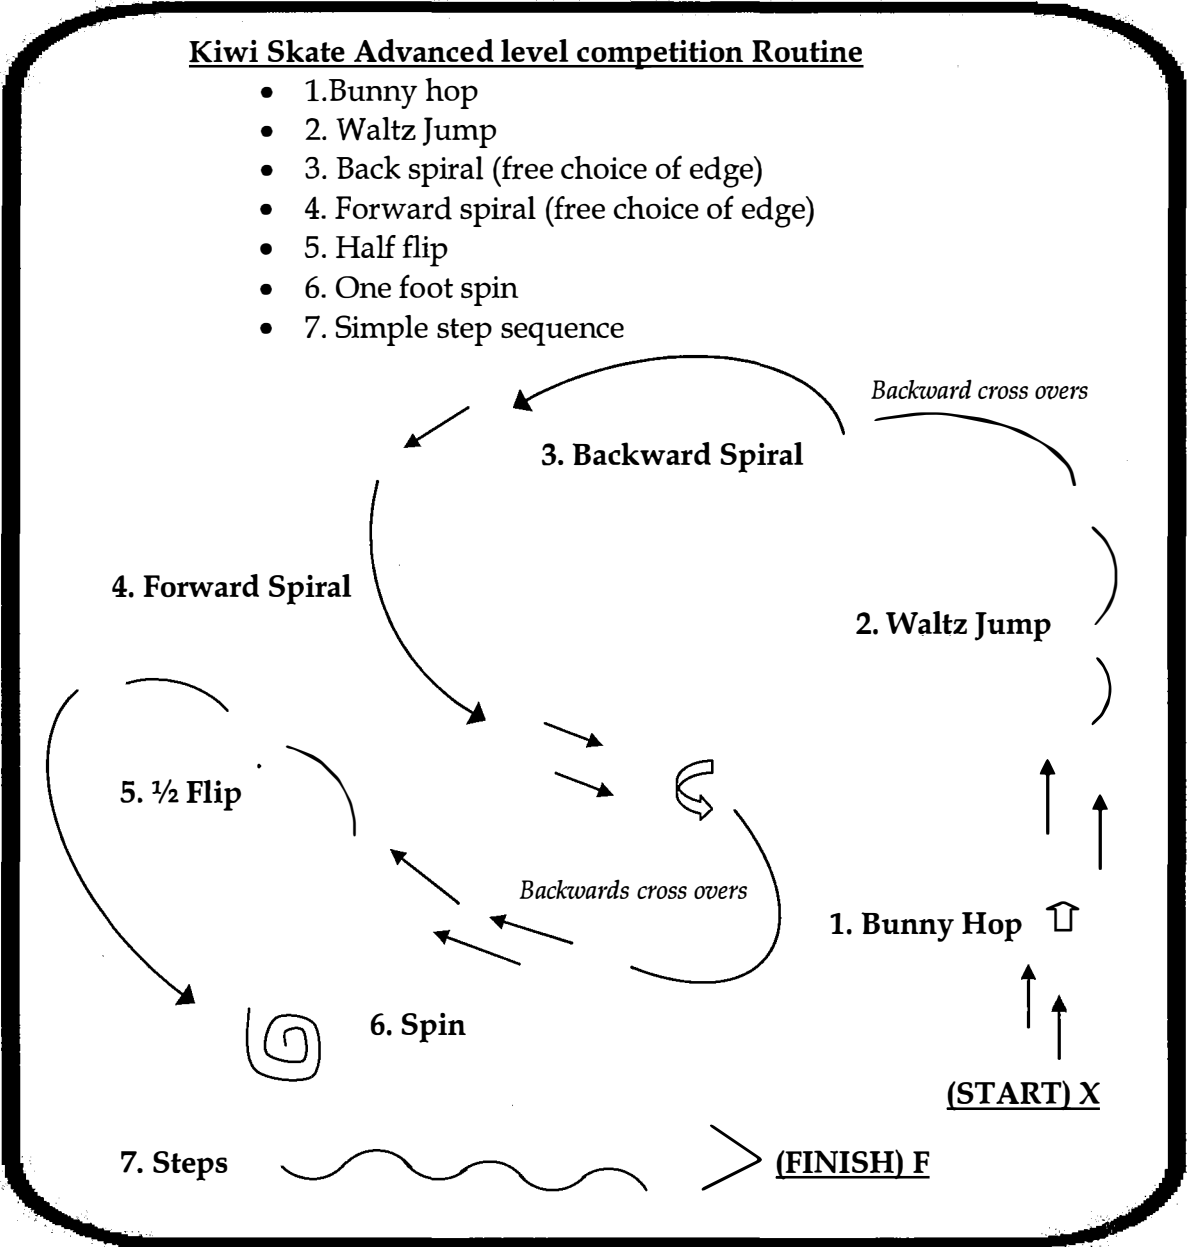

Grandstand

Kiwi Skate Advanced level competition Routine

- 1. Bunny hop
- 2. Waltz Jump
- 3. Back spiral (free choice of edge)
- 4. Forward spiral (free choice of edge)
- 5. Half flip
- 6. One foot spin
- 7. Simple step sequence

Legend

Forward	→	Turn	↻	Steps	~~~~~	Spin	⊙	Backards	→
Start	<u>X</u>	Finish	<u>F</u>						

**Although steps and skills are exact the diagram is an illustration only and not a set pattern*

www.paradice.co.nz