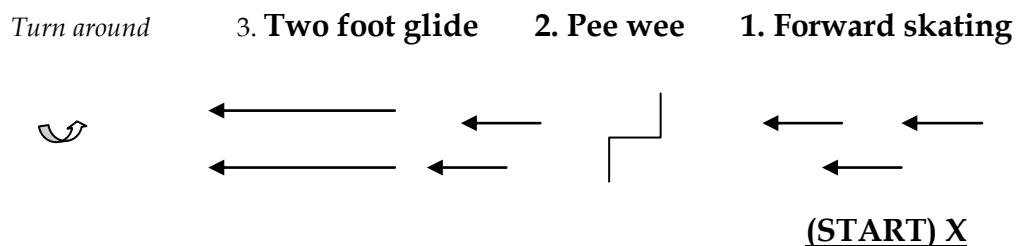

Grandstand

Kiwi Skate tiny tots level competition Routine

- 1. Forward skating
- 2. Pee Wee
- 3. Two foot glide
- 4. Backward wiggles
- 5. Forward fishes

5. Forward fishes

Legend

Forward	→	Turn		Fishes	[]	Pee Wee		Backards	→
Start	X	Finish	F						